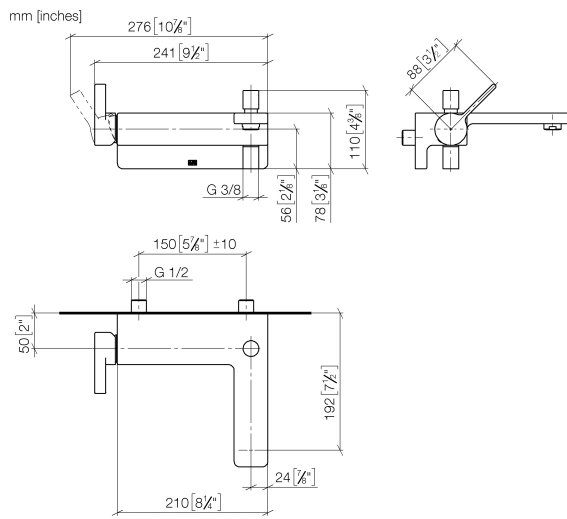

33 200 710

- 190mm projection
- circular normal flow
- automatic bath/shower diverter
- 3/8" shower outlet
- 1/2" connection
- gauge 150 mm - 10 mm
- max. flow 17.8 l/min at 3 bar flow pressure

Intrinsic protection against back flow.

	Chrome	33 200 710-00
	Brushed Platinum	33 200 710-06

33 200 710

**Flow rate chart**

**Certificates**

LGA\_9961.

Belgaqua\_21-376-  
27\_1.

33 200 710

Parts for other finishes can be found here: [Brushed](#) [Platinum](#)

### Spare parts list

No.	Item Number	Name	Quantity used	Delivery time
1	09 20 71 031-00	handle	1	10
2	90 14 10 033 00 90	seal	1	2
3	09 21 34 080-00	nipple	1	10
4	90 14 10 055 00 90	seal	1	2
5	90 16 02 023 00 90	spring	1	2
6	09 31 09 094 20-00	pull-rod	1	10
7	90 11 04 042 00 90	connection	2	2
8	09 14 10 122 90	seal	1	2
9	09 24 03 129-00	nipple	1	10
10	90 21 02 069 00-00	cover	1	10
11	09 20 71 001-00	handle	1	10
12	90 31 11 030 00 90	pin	1	2
13	90 31 20 109 00 90	plug	1	2
14	09 24 04 141-00	nut	1	10
15	90 28 10 148 00 90	accessories	1	2
16	90 15 05 064 00 90	cartridge	1	2
17	90 23 01 118 00-00	aerator	1	10