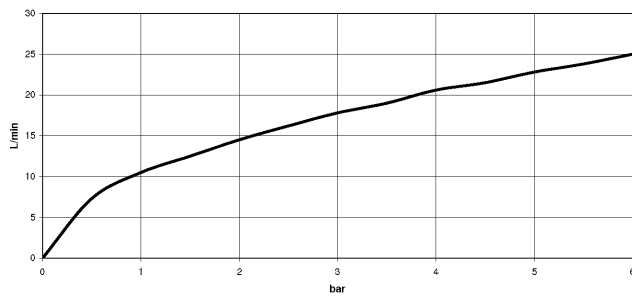

33 200 710

- 190mm projection
- circular normal flow
- automatic bath/shower diverter
- 3/8" shower outlet
- 1/2" connection
- gauge 150 mm - 10 mm
- max. flow 17.8 l/min at 3 bar flow pressure

Intrinsic protection against back flow.

	Chrome	33 200 710-00
	Brushed Platinum	33 200 710-06

33 200 710

**Flow rate chart**

**Certificates**

LGA\_9961.

Belgaqua\_21-376-  
27\_1.

33 200 710

Parts for other finishes can be found here: [Brushed](#) [Platinum](#)