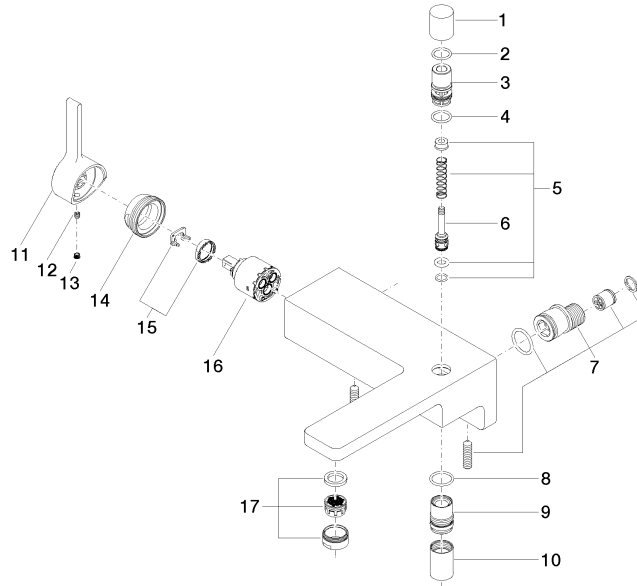

33 200 710

- 190mm projection
- circular normal flow
- automatic bath/shower diverter
- 3/8" shower outlet
- 1/2" connection
- gauge 150 mm - 10 mm
- max. flow 17.8 l/min at 3 bar flow pressure

Intrinsic protection against back flow.

	Chrome	33 200 710-00
	Brushed Platinum	33 200 710-06

33 200 710

**Flow rate chart**

**Certificates**

LGA\_9961.

Belgaqua\_21-376-  
27\_1.

33 200 710

Parts for other finishes can be found here: [Brushed](#) [Platinum](#)

### Spare parts list

No.	Item Number	Name	Quantity used	Delivery time
1	09 20 71 031-00	handle	1	10
2	90 14 10 033 00 90	seal	1	2
3	09 21 34 080-00	nipple	1	10
4	90 14 10 055 00 90	seal	1	2
5	90 16 02 023 00 90	spring	1	2
6	09 31 09 094 20-00	pull-rod	1	10
7	90 11 04 042 00 90	connection	2	2
8	09 14 10 122 90	seal	1	2
9	09 24 03 129-00	nipple	1	10
10	90 21 02 069 00-00	cover	1	10
11	09 20 71 001-00	handle	1	10
12	90 31 11 030 00 90	pin	1	2
13	90 31 20 109 00 90	plug	1	2
14	09 24 04 141-00	nut	1	10
15	90 28 10 148 00 90	accessories	1	2
16	90 15 05 064 00 90	cartridge	1	2
17	90 23 01 118 00-00	aerator	1	10